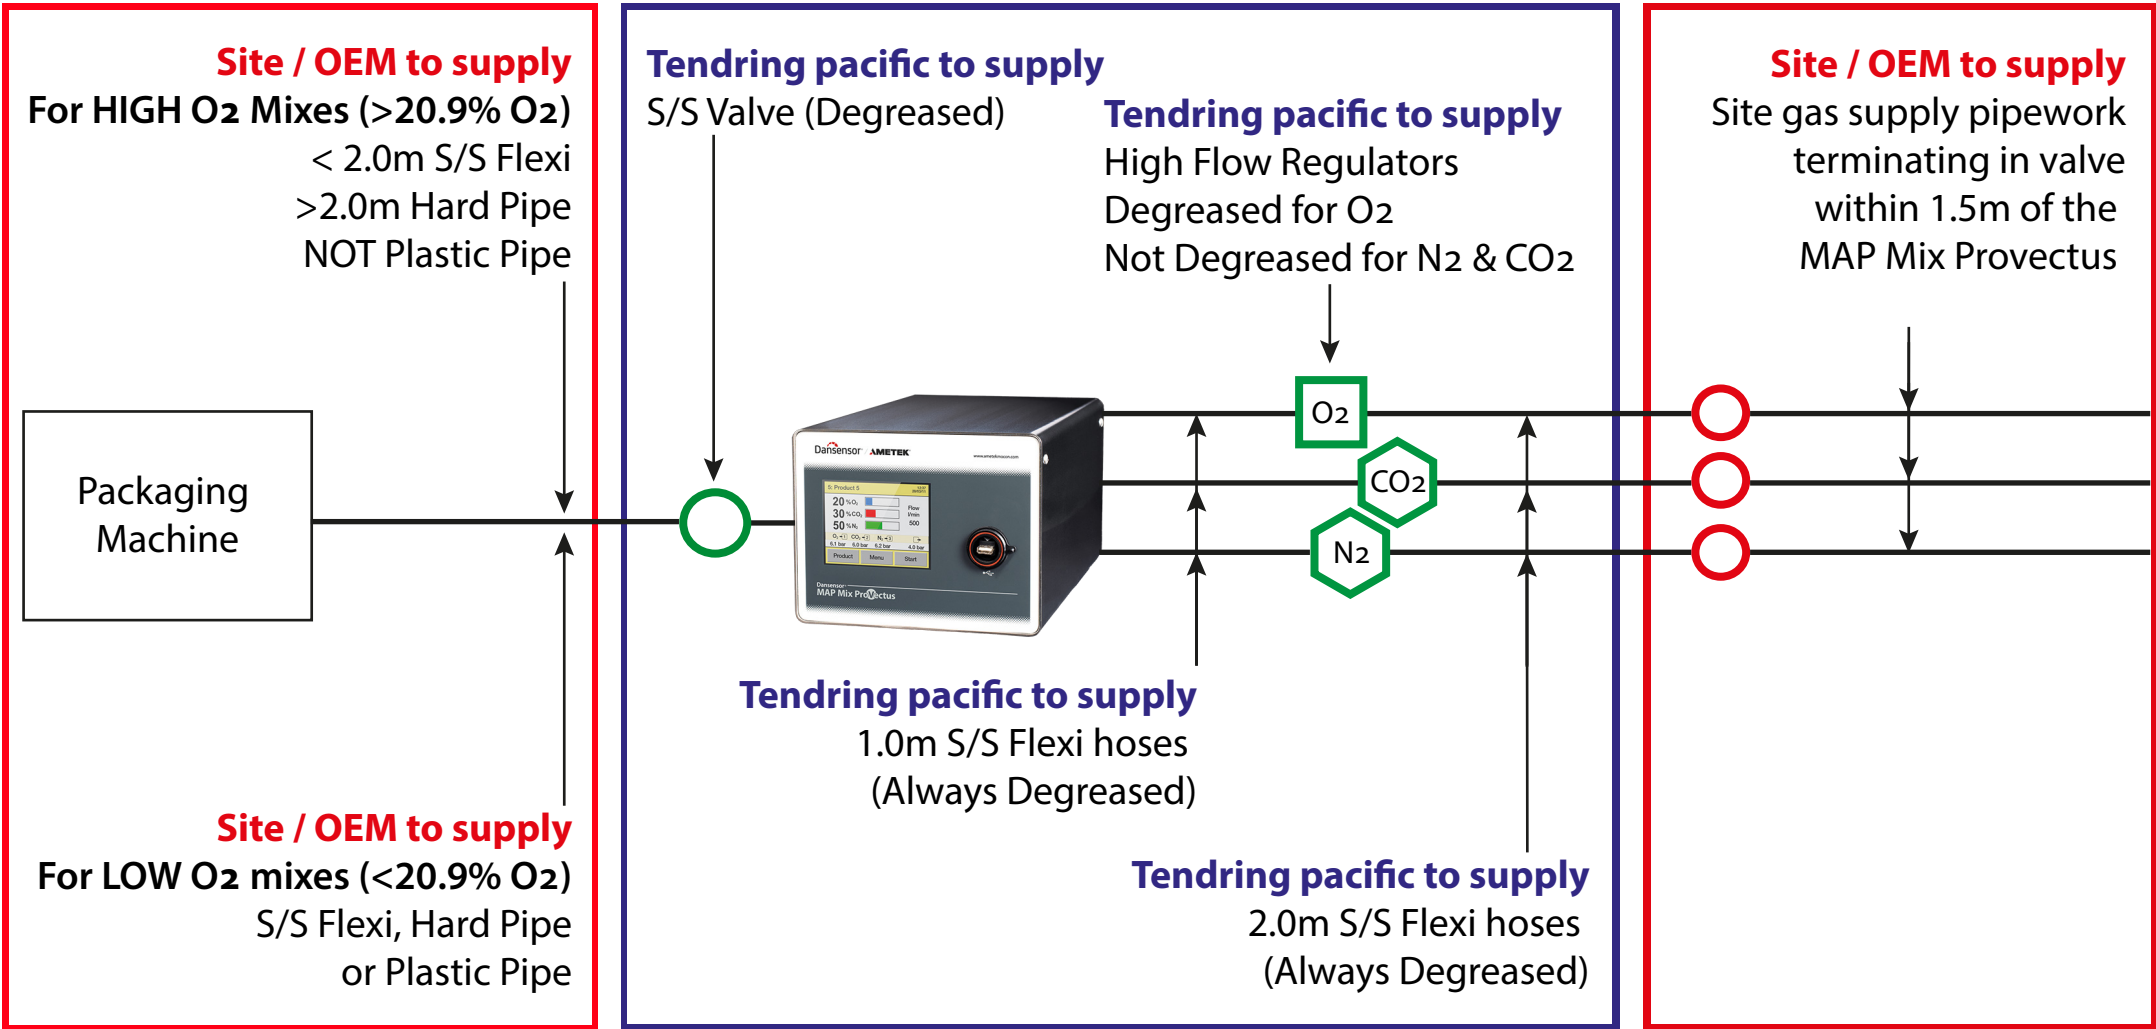

# Installing the Dansensor MAP Mix Provectus Inside Factories

← Direction of Gas Flow ←

If you have any questions prior to the installation, please contact our Installation Team via 01223 492087 or [techsupport@tendringpacific.com](mailto:techsupport@tendringpacific.com)