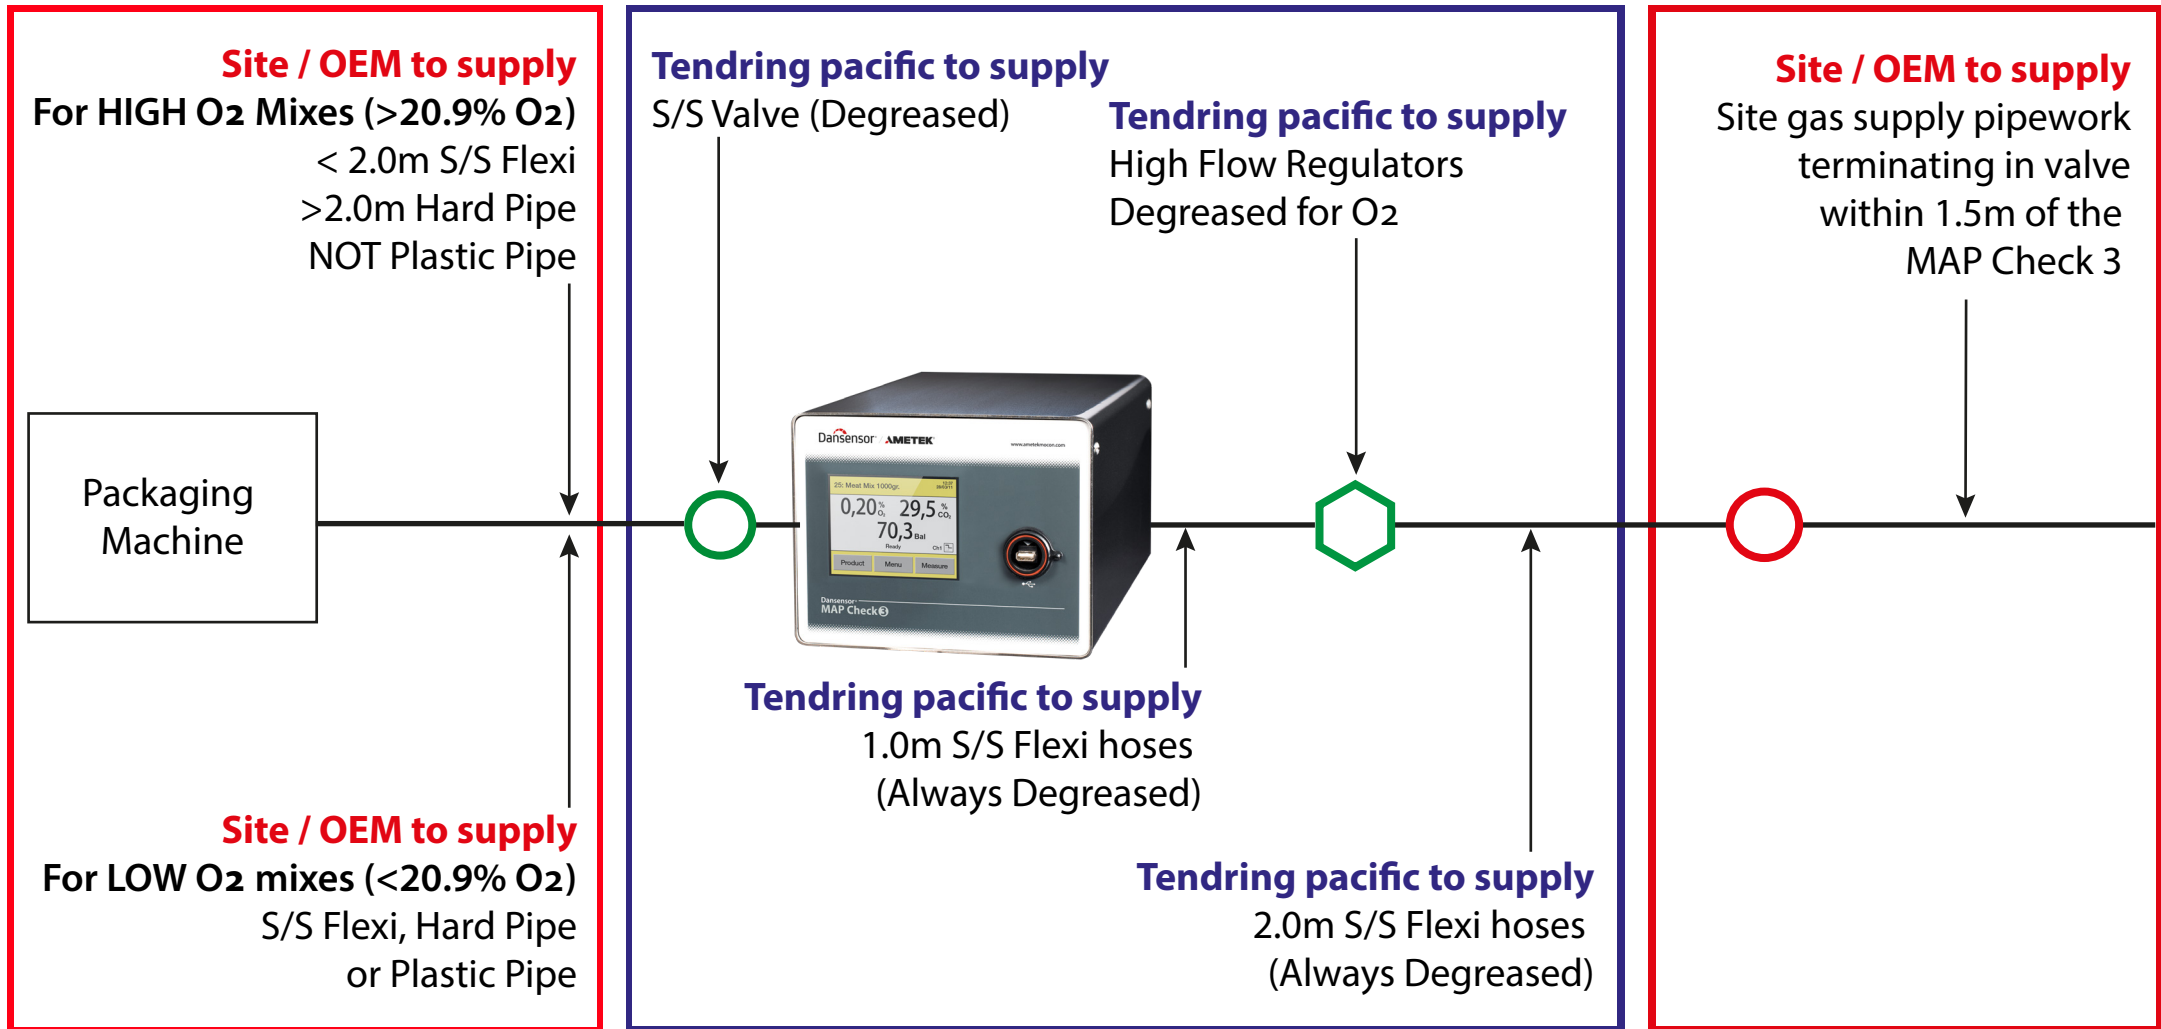

Installing the Dansensor MAP Check 3 Inside Factories

← Direction of Gas Flow ←

If you have any questions prior to the installation,
please contact our Installation Team via
01223 492087 or techsupport@tendringpacific.com